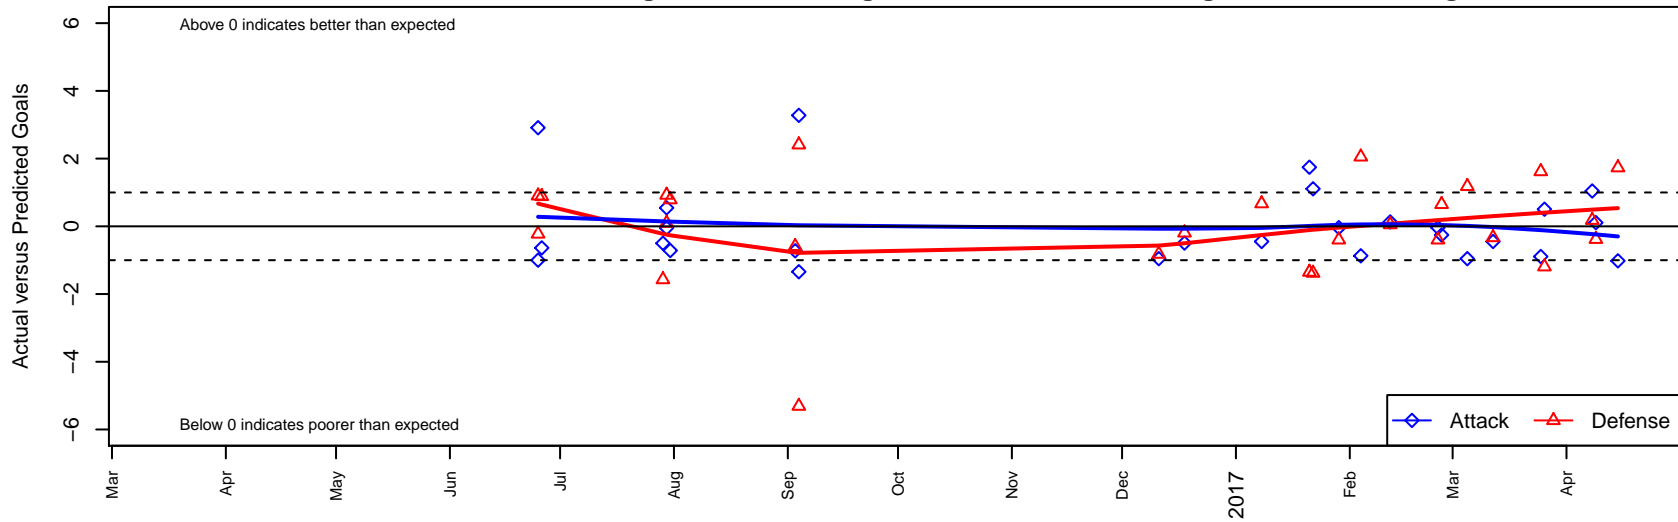

Kitsap Alliance Red G01

Westsound FC
 Silverdale, WA
 G01 total strength=1557
 attack=15.48 defense=12.26
 spr league = Win RCL G01 Div 2
 notes= Skinner 2015

alt names used:

Venues played:
 2016 RVS Classic GU16
 2016 Mt Hood Challenge U16 Premier
 2016 Labor Day Cup GU16
 2016 Win RCL G01 Div 2
 2016 WYS Presidents Cup G01 Division 1

Kitsap Alliance Red G01
 Dots are actual minus expected GF (blue circles) and GA (red triangles).
 Blue line is smoothed change in attack strength. Red is smoothed change in defense strength.

**attack and defense variance (black dot)
relative to other teams
and top 10 in region**

**attack and defense rating
relative to others at age
and all opponents in last 13 months**

**attack and defense rating
relative to others at age
and all opponents in last 13 months**

Performance relative to 13 month average

Performance relative to 13 month average

Distribution of opponents
 Red = Lose zone, Blue = Win zone, Green = Even
 Black line separates win/lose zones

lot. A=Neither has attack advantage, B=Opponent has both attack and defense advantage, C=Opponent has both attack and defense disadvantage, D=Both have