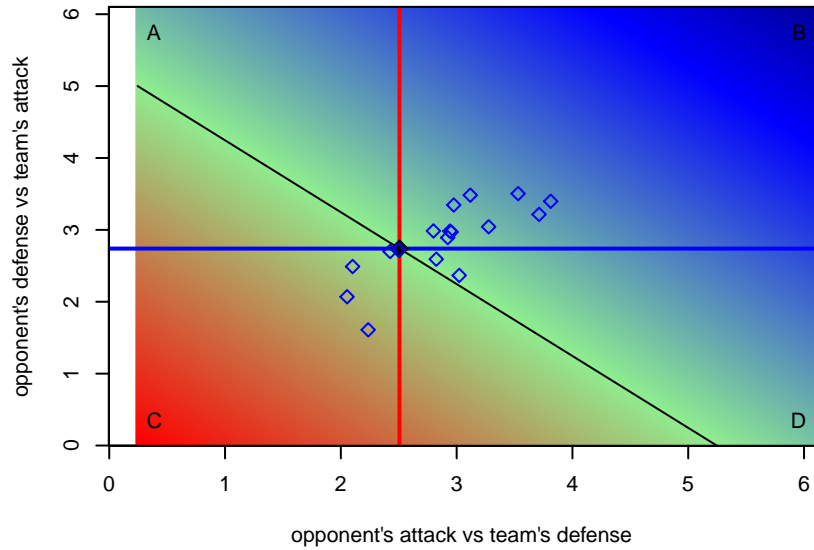

Kitsap Alliance Red G01
 Dots are actual minus expected GF (blue circles) and GA (red triangles).
 Blue line is smoothed change in attack strength. Red is smoothed change in defense strength.

**attack and defense variance (black dot)
relative to other teams
and top 10 in region**

**attack and defense rating
relative to others at age
and all opponents in last 13 months**

**attack and defense rating
relative to others at age
and all opponents in last 13 months**

Performance relative to 13 month average

Performance relative to 13 month average

Distribution of opponents
 Red = Lose zone, Blue = Win zone, Green = Even
 Black line separates win/lose zones

lot. A=Neither has attack advantage, B=Opponent has both attack and defense advantage, C=Opponent has both attack and defense disadvantage, D=Both have