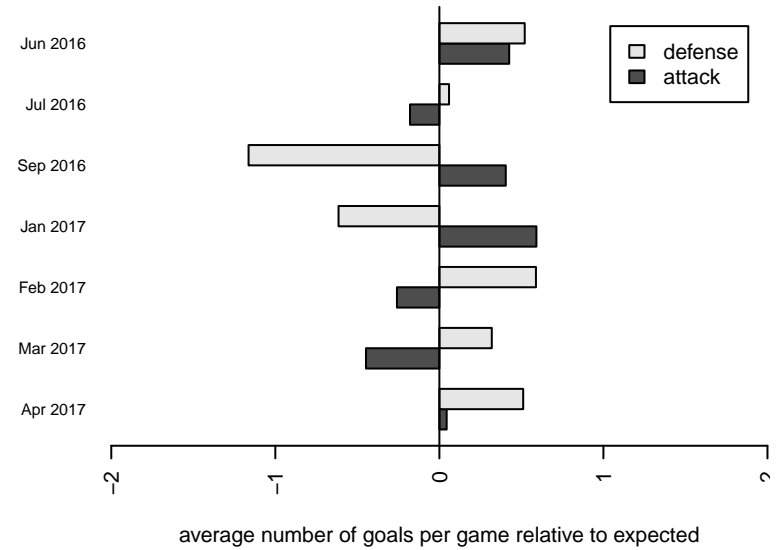

Kitsap Alliance Red G01
 Dots are actual minus expected GF (blue circles) and GA (red triangles).
 Blue line is smoothed change in attack strength. Red is smoothed change in defense strength.

**attack and defense variance (black dot)
relative to other teams
and top 10 in region**

**attack and defense rating
relative to others at age
and all opponents in last 13 months**

**attack and defense rating
relative to others at age
and all opponents in last 13 months**

Performance relative to 13 month average

Performance relative to 13 month average

Distribution of opponents
 Red = Lose zone, Blue = Win zone, Green = Even
 Black line separates win/lose zones

lot. A=Neither has attack advantage, B=Opponent has both attack and defense advantage, C=Opponent has both attack and defense disadvantage, D=Both have