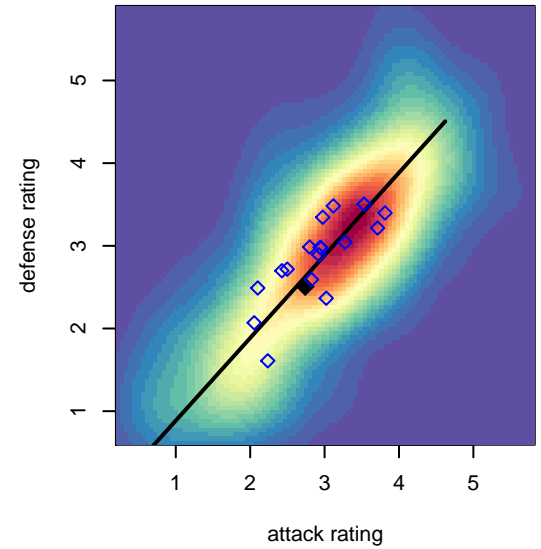

Kitsap Alliance Red G01

Westsound FC
 Silverdale, WA
 G01 total strength=1557
 attack=15.48 defense=12.26
 spr league = Win RCL G01 Div 2
 notes= Skinner 2015

alt names used:

Venues played:
 2016 RVS Classic GU16
 2016 Mt Hood Challenge U16 Premier
 2016 Labor Day Cup GU16
 2016 Win RCL G01 Div 2
 2016 WYS Presidents Cup G01 Division 1

Kitsap Alliance Red G01
 Dots are actual minus expected GF (blue circles) and GA (red triangles).
 Blue line is smoothed change in attack strength. Red is smoothed change in defense strength.

**attack and defense variance (black dot)
relative to other teams
and top 10 in region**

**attack and defense rating
relative to others at age
and all opponents in last 13 months**

**attack and defense rating
relative to others at age
and all opponents in last 13 months**

Performance relative to 13 month average

Performance relative to 13 month average

Distribution of opponents
 Red = Lose zone, Blue = Win zone, Green = Even
 Black line separates win/lose zones

lot. A=Neither has attack advantage, B=Opponent has both attack and defense advantage, C=Opponent has both attack and defense disadvantage, D=Both have