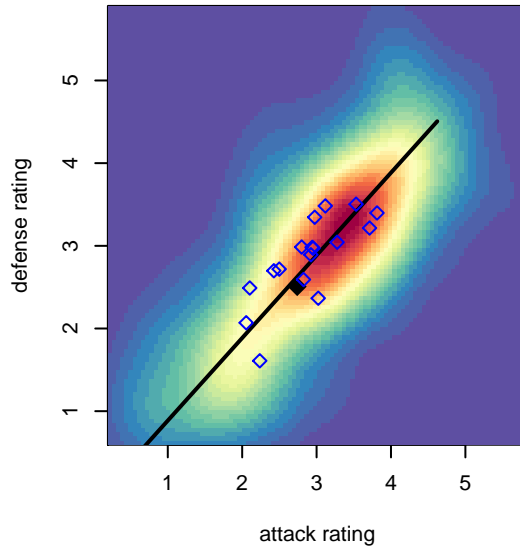

Kitsap Alliance Red G01

Westsound FC
 Silverdale, WA
 G01 total strength=1557
 attack=15.48 defense=12.26
 spr league = Win RCL G01 Div 2
 notes= Skinner 2015

alt names used:

Venues played:
 2016 RVS Classic GU16
 2016 Mt Hood Challenge U16 Premier
 2016 Labor Day Cup GU16
 2016 Win RCL G01 Div 2
 2016 WYS Presidents Cup G01 Division 1

Kitsap Alliance Red G01
 Dots are actual minus expected GF (blue circles) and GA (red triangles).
 Blue line is smoothed change in attack strength. Red is smoothed change in defense strength.

**attack and defense variance (black dot)
relative to other teams
and top 10 in region**

**attack and defense rating
relative to others at age
and all opponents in last 13 months**

**attack and defense rating
relative to others at age
and all opponents in last 13 months**

Performance relative to 13 month average

Performance relative to 13 month average

Distribution of opponents
 Red = Lose zone, Blue = Win zone, Green = Even
 Black line separates win/lose zones

lot. A=Neither has attack advantage, B=Opponent has both attack and defense advantage, C=Opponent has both attack and defense disadvantage, D=Both have