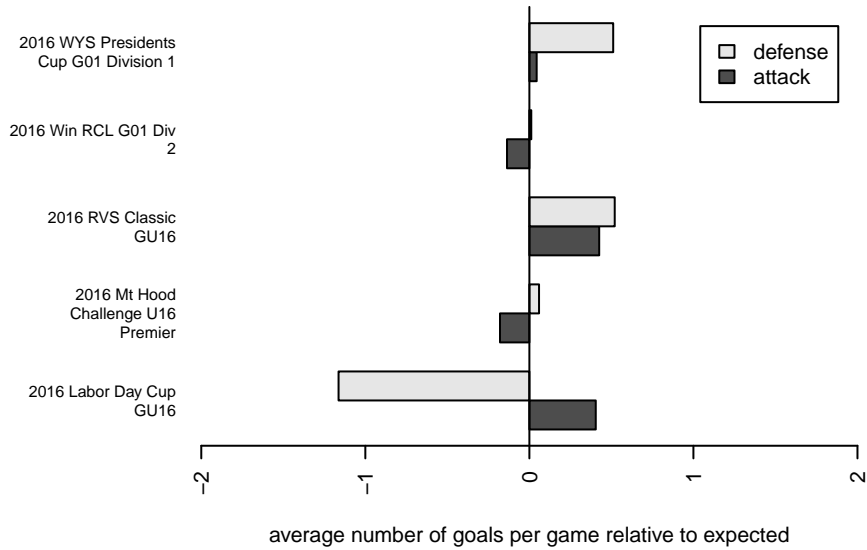

Kitsap Alliance Red G01

Westsound FC
 Silverdale, WA
 G01 total strength=1557
 attack=15.48 defense=12.26
 spr league = Win RCL G01 Div 2
 notes= Skinner 2015

alt names used:

Venues played:
 2016 RVS Classic GU16
 2016 Mt Hood Challenge U16 Premier
 2016 Labor Day Cup GU16
 2016 Win RCL G01 Div 2
 2016 WYS Presidents Cup G01 Division 1

Kitsap Alliance Red G01
 Dots are actual minus expected GF (blue circles) and GA (red triangles).
 Blue line is smoothed change in attack strength. Red is smoothed change in defense strength.

**attack and defense variance (black dot)
relative to other teams
and top 10 in region**

**attack and defense rating
relative to others at age
and all opponents in last 13 months**

**attack and defense rating
relative to others at age
and all opponents in last 13 months**

Performance relative to 13 month average

Performance relative to 13 month average

Distribution of opponents
 Red = Lose zone, Blue = Win zone, Green = Even
 Black line separates win/lose zones

lot. A=Neither has attack advantage, B=Opponent has both attack and defense advantage, C=Opponent has both attack and defense disadvantage, D=Both have